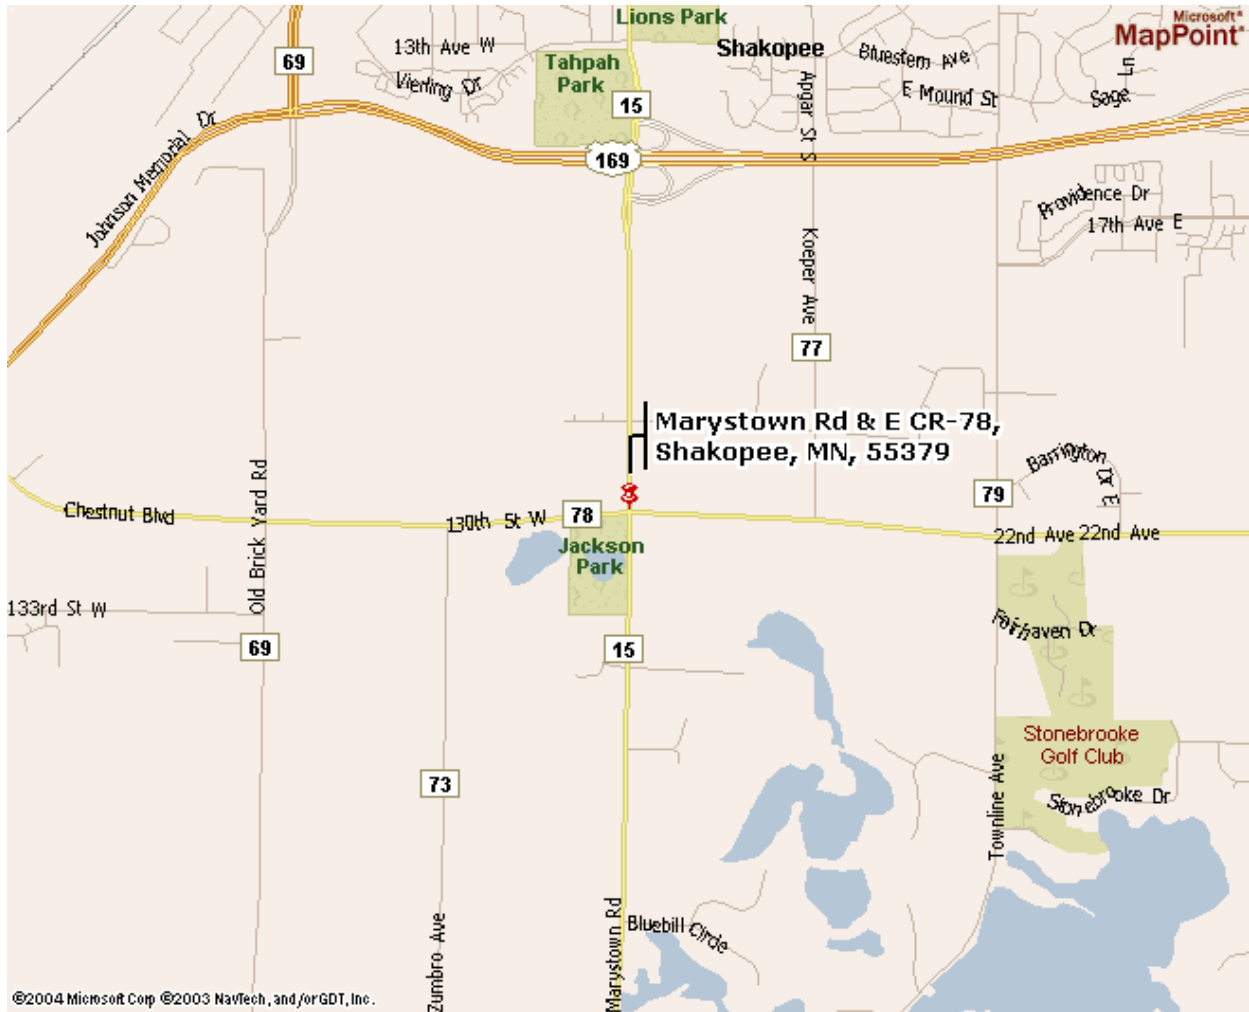

Shakopee - Jackson Field

Marystown Rd and County Road 78 - Shakopee 55379

Hwy 169, South on Marystown Rd to County Rd 78, Fields are on the Southwest corner

©2004 Microsoft Corp ©2003 NavTech, and/or GDT, Inc.